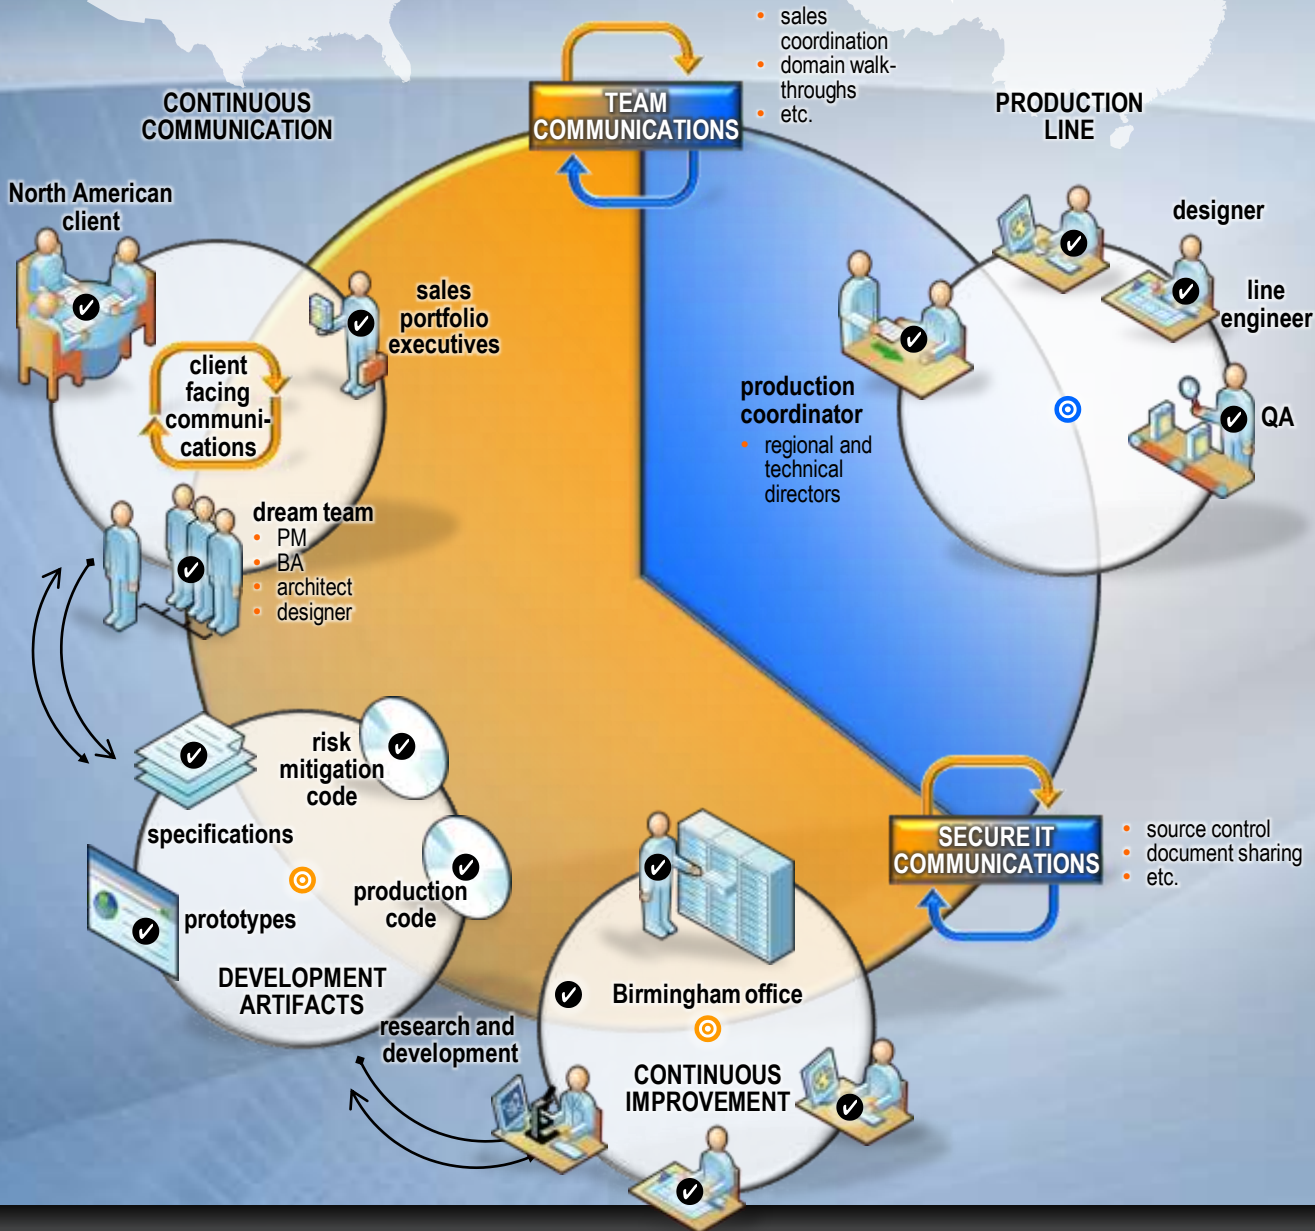

NORTH AMERICA

PRECISION SOFTWARE FACTORY

COMFRAME
precision software innovation

Transparent Virtual Integration:

- High-end Technology Talent
- Seamless Infrastructure
- Praesideo™ Process
- Synchronized Culture
- TeamShore™ Strategy